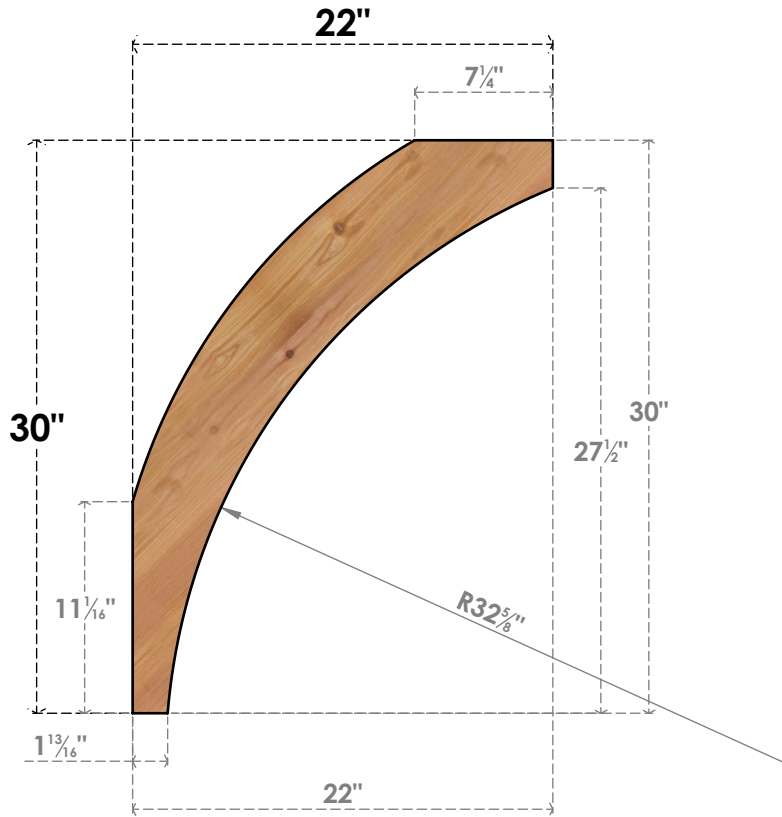

BRC06X22X30THR00SWR

5 1/2"W X 22"D X 30"H THORTON SMOOTH BRACE, WESTERN RED CEDAR

SIDE

FRONT

EKENA MILLWORK
 2300 WEST MAIN ST.
 CLARKSVILLE, TX 75426
 TOLL FREE: 866-607-0453
 WWW.EKENAMILLWORK.COM

NOTES

1. INSTALLATION TO BE COMPLETED IN ACCORDANCE WITH MANUFACTURER'S SPECIFICATIONS.
2. DRAWING MAY NOT BE TO SCALE
3. THIS DRAWING IS INTENDED FOR DESIGN AND PLANNING PURPOSES ONLY.
4. ALL INFORMATION CONTAINED HEREIN WAS CURRENT AT THE TIME OF DEVELOPMENT BUT MUST BE REVIEWED AND APPROVED BY THE PRODUCT MANUFACTURER TO BE CONSIDERED ACCURATE.
5. PRODUCTS ARE NOT KILN DRIED. THIS ITEM IS UNIQUE AND WILL CONTAIN THE NATURAL VARIATIONS THAT THE WOOD SPECIES OFFERS. THIS MAY RESULT IN VARIATIONS UP TO 1/4"