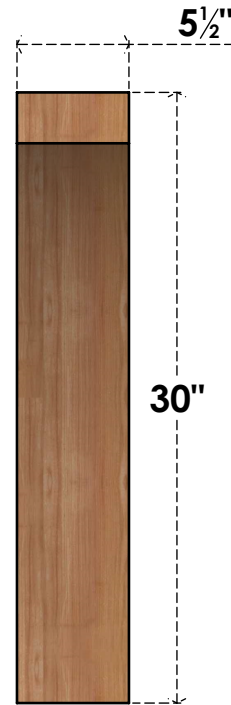

BRC06X22X30THR00SWR

5 1/2"W X 22"D X 30"H THORTON SMOOTH BRACE, WESTERN RED CEDAR

SIDE

FRONT

EKENA MILLWORK
 2300 WEST MAIN ST.
 CLARKSVILLE, TX 75426
 TOLL FREE: 866-607-0453
 WWW.EKENAMILLWORK.COM

NOTES

1. INSTALLATION TO BE COMPLETED IN ACCORDANCE WITH MANUFACTURER'S SPECIFICATIONS.
2. DRAWING MAY NOT BE TO SCALE
3. THIS DRAWING IS INTENDED FOR DESIGN AND PLANNING PURPOSES ONLY.
4. ALL INFORMATION CONTAINED HEREIN WAS CURRENT AT THE TIME OF DEVELOPMENT BUT MUST BE REVIEWED AND APPROVED BY THE PRODUCT MANUFACTURER TO BE CONSIDERED ACCURATE.
5. PRODUCTS ARE NOT KILN DRIED. THIS ITEM IS UNIQUE AND WILL CONTAIN THE NATURAL VARIATIONS THAT THE WOOD SPECIES OFFERS. THIS MAY RESULT IN VARIATIONS UP TO 1/4"